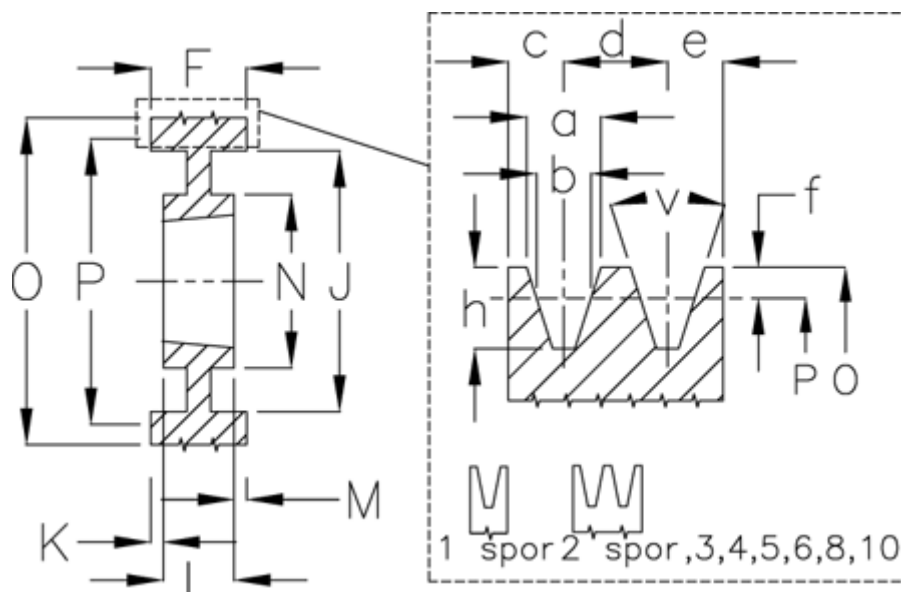

Article number: 604113028008

Description: V-belt pulley SPZ 280/8 TL3020

Measures

a	= 9.7	F	= 100	Number of grooves = 8	
b	= 8.5	For bush	= 3020	O	= 284.0
Bush \varnothing max	= 75	h	= 11.0	P	= 280
c	= 8.0	J	= 251	Type	= SPZ
d	= 12.0	K	= 24,5	v (degrees)	= 38
e	= 8.0	L	= 51		
E	= 20	m	= 24,5		
f	= 2.0	N	= 146		